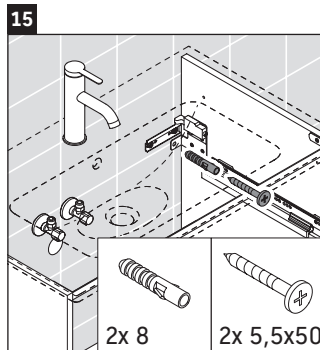

Order no. SV4644/24.03.1