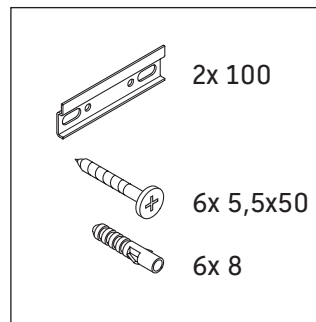

## Montageanleitung

ME by Starck # 233683