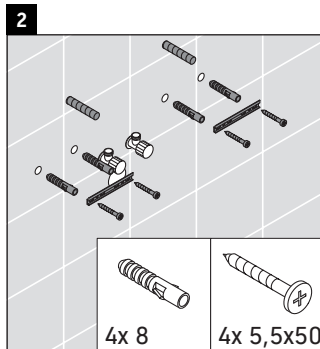

Order no. SV4644/24.03.1