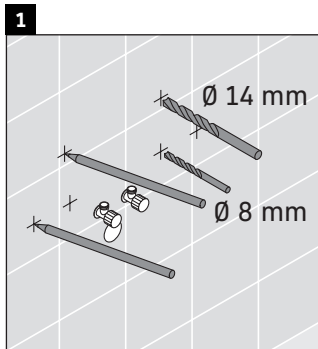

Order no. SV4644/24.03.1