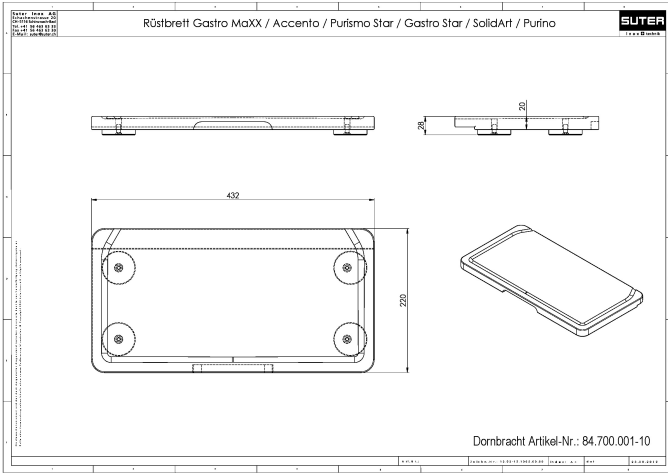

## Rüstbrett - Glas

---

84 700 001

- Not available in the United States and Canada due to local code requirements. Please contact us for more information.
- Glas 220 x 415 x 16 mm

# Rüstbrett - Glas

84 700 001