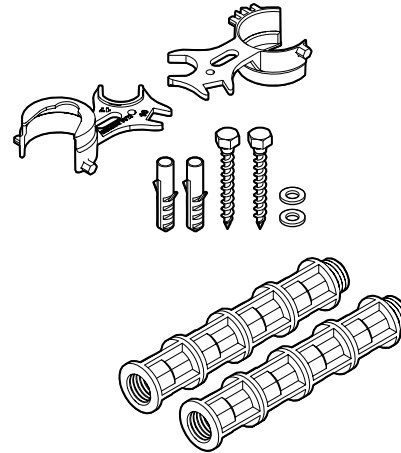

2.1

1.

2.

FLOWDRAIN HORIZONTAL REGULAR

A

4203 DN50

FLOWDRAIN HORIZONTAL FLAT

B

4204

DN40

FLOWLINE ZERO

DN50

Inch = mm x 0,0394

DN40

B **i**

Inch = mm x 0,0394