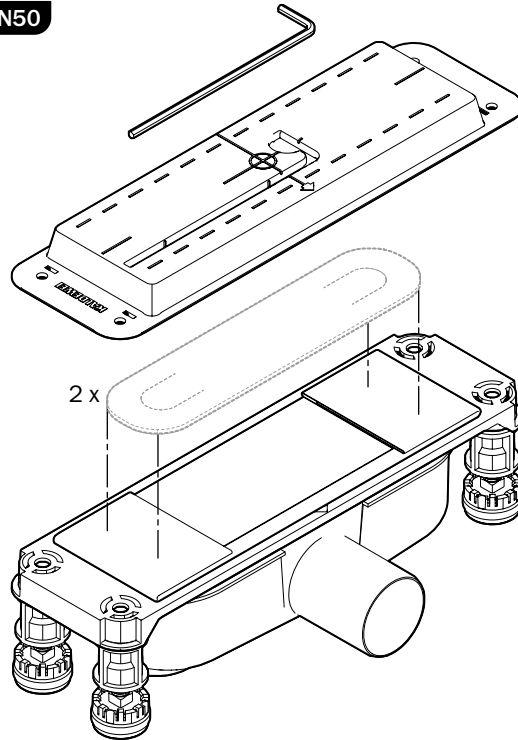

FLOWDRAIN HORIZONTAL REGULAR

A

4203 DN50