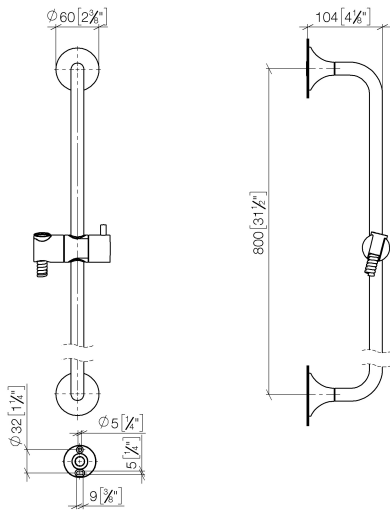

26 413 809 Produktversion ab 01.04.2024

mm [inches]

Codes & Standards

Scottish Water
Byelaws

UK Water Supply
Regulations

XP P 41-280

Zertifikate

ACS_20 ACC LY

WRAS_2009